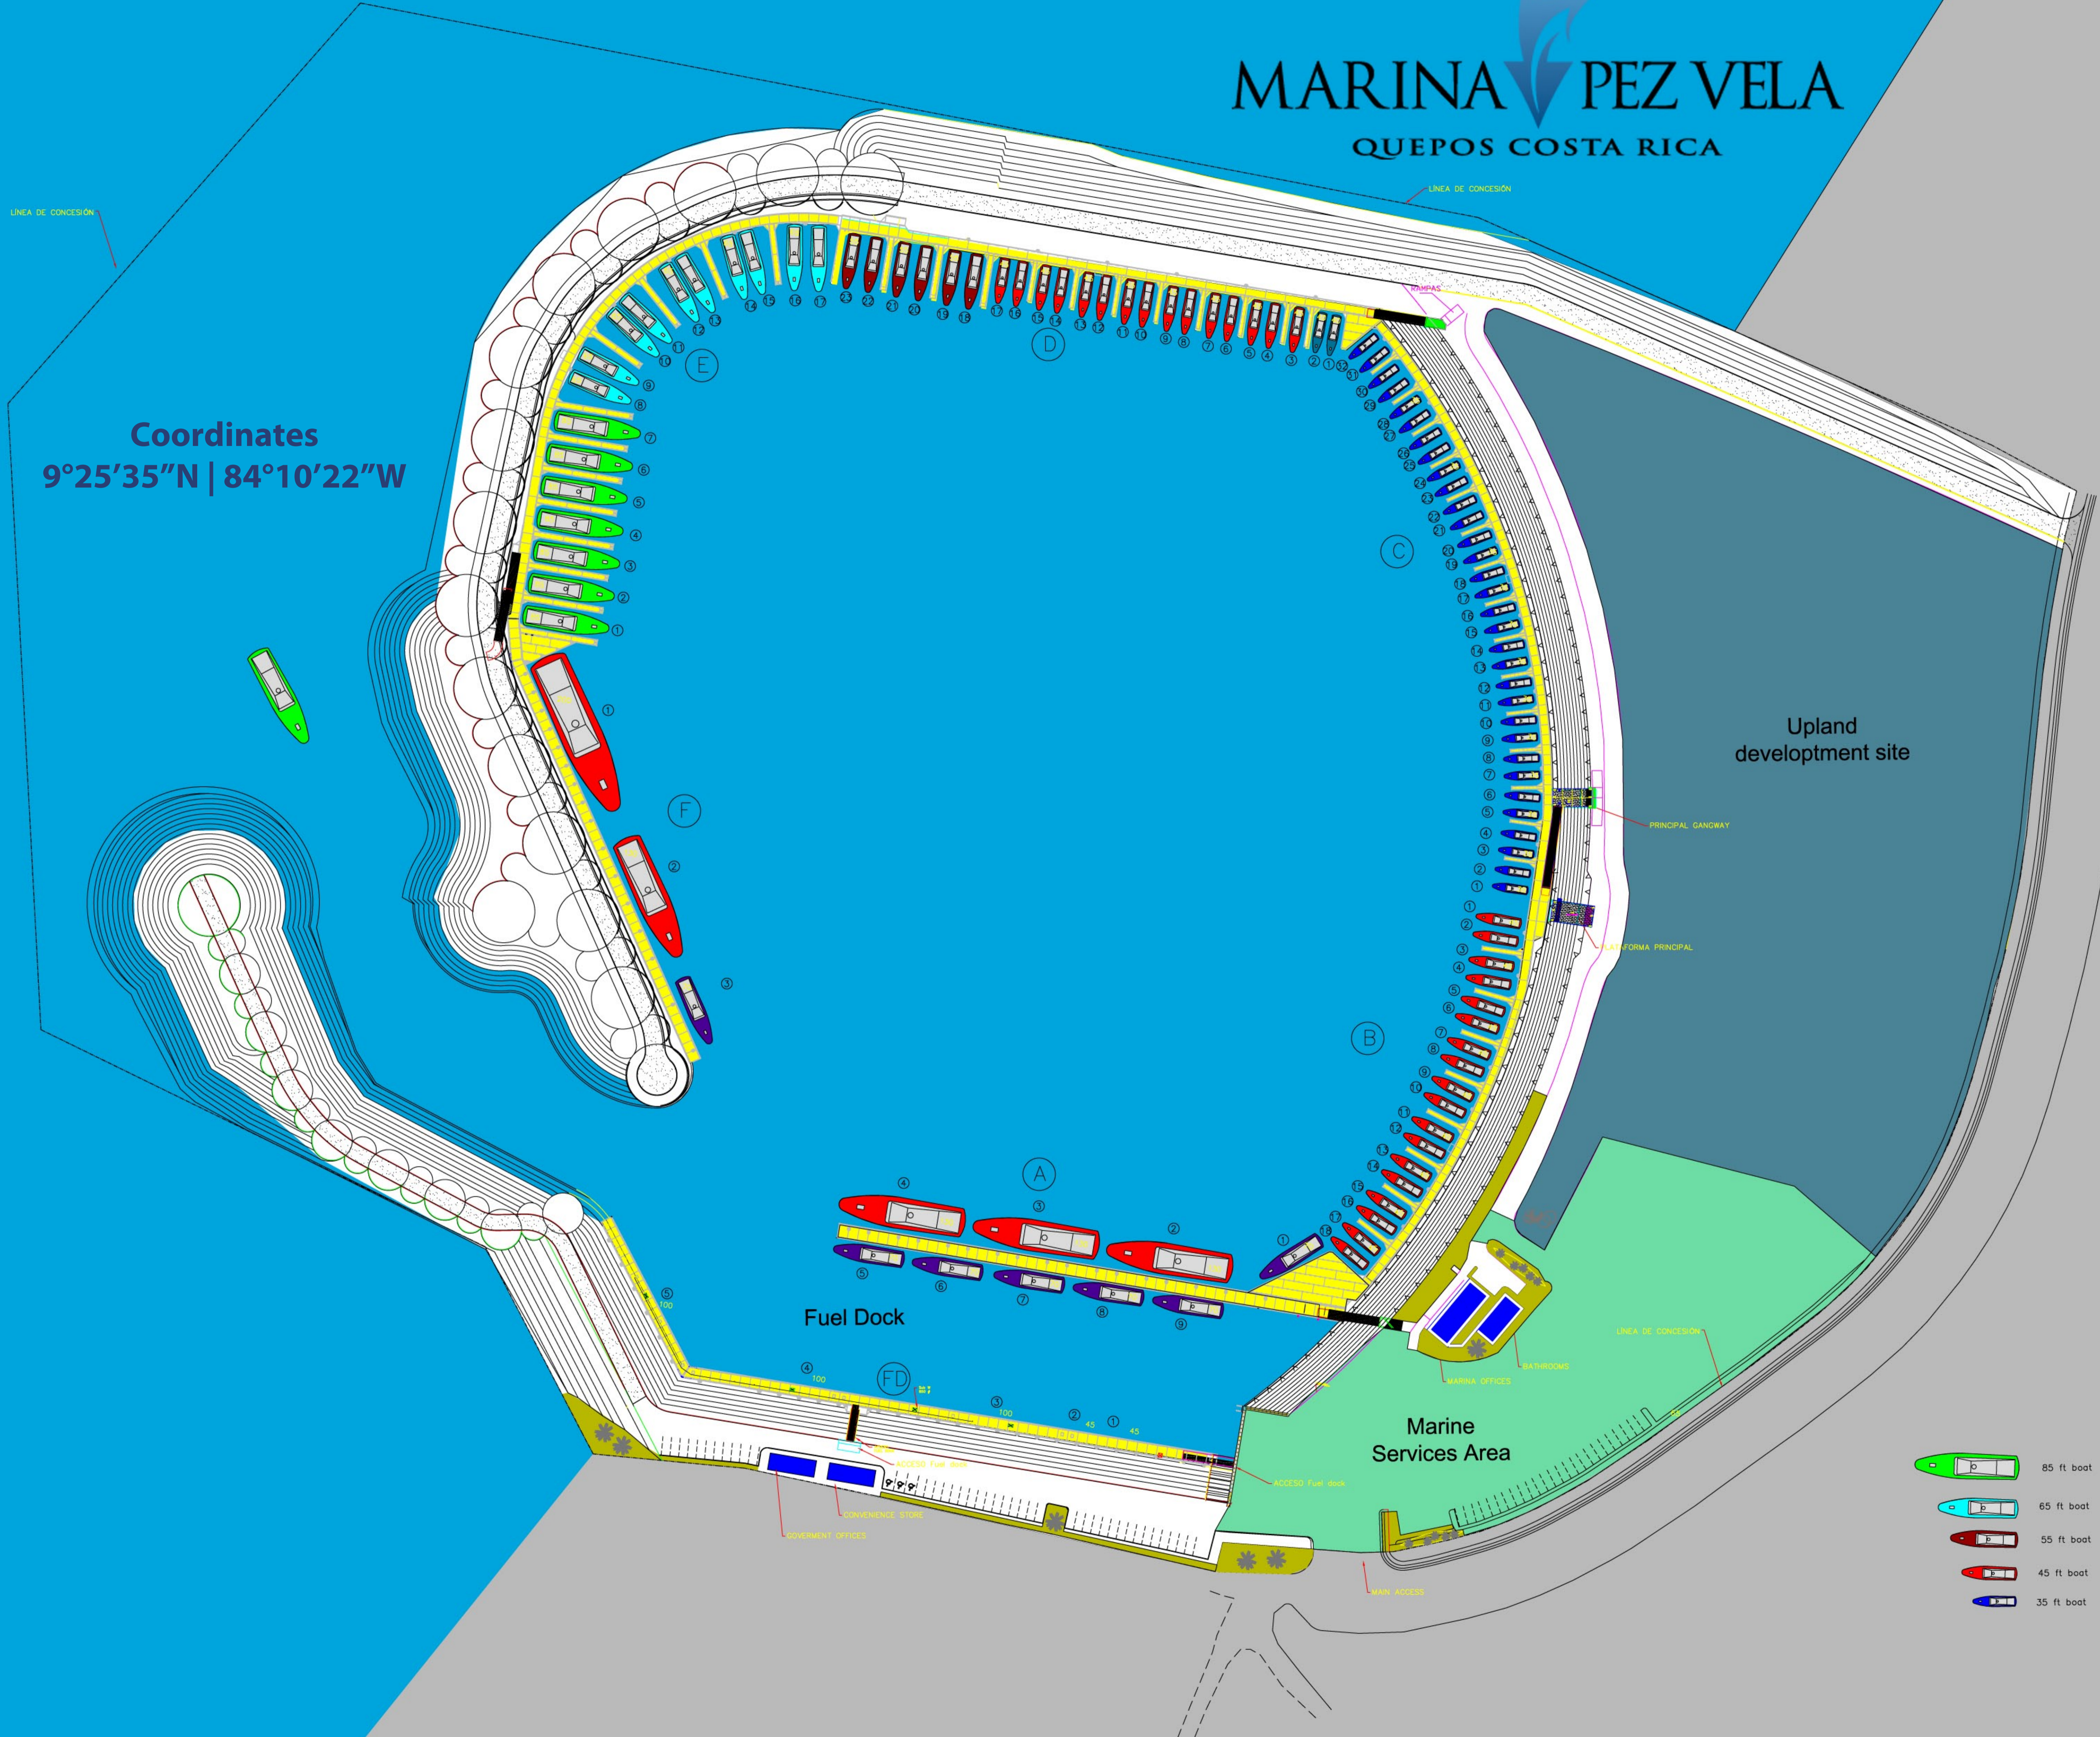

# MARINA PEZ VELA

## QUEPOS COSTA RICA

Coordinates  
9°25'35"N | 84°10'22"W

Upland development site

Fuel Dock

Marine Services Area

-  85 ft boat
-  65 ft boat
-  55 ft boat
-  45 ft boat
-  35 ft boat